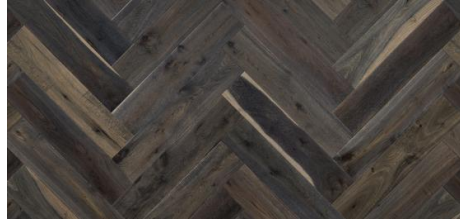

Cascades Collection

A serried pattern of perfect alignment. A contemporary retelling of a classic hardwood tradition. Mesmerizing, memorable, a triumph of the woodworker's craft: classic herringbone hardwood flooring, beautifully updated for a new era of fine design.

Short fixed length boards designed for classic herringbone patterned installation. May be paired with Tundra products for added design options.

KENTWOOD™

kentwoodfloors.com

Brushed Oak Athabasca

Brushed Oak Verona

Brushed Oak Blanchet

Brushed Oak Cape Horn

Brushed Oak Lynnwood

KENTWOOD™

kentwoodfloors.com

Sample swatches are shown for reference only and may not reflect color and character of actual product. Please examine actual product samples before making a purchase decision. Product dimensions may be approximate. Product selection and specifications are subject to change without notice and product selection may vary by area. The trademarks KENTWOOD and COUTURE COLLECTION BY KENTWOOD are owned by Kentwood Floors Inc.