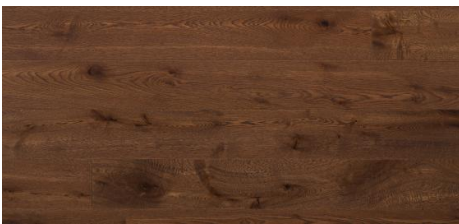

European Plank Collection

The assured sophistication of a European salon is captured in this, one of Kentwood's most popular collections. The wide, long planks add a sense of dimension and luxury and the low gloss finish lends an understated elegance. Effortless style, confidently displayed.

Wide, long planks boasting a generous 3mm veneer of premium quality sawn oak, brushed and stained in contemporary European fashion.

KENTWOOD™

kentwoodfloors.com

Brushed Oak Snohomish

Brushed Oak Bandon

Brushed Oak Kodiak

Brushed Oak Kalispell

Brushed Oak Natural Country

Brushed Oak Bainbridge

Brushed Oak Cobble Hill

Brushed Oak Yakima

Brushed Oak Black Tusk

Brushed Oak Dark Lake

KENTWOOD™