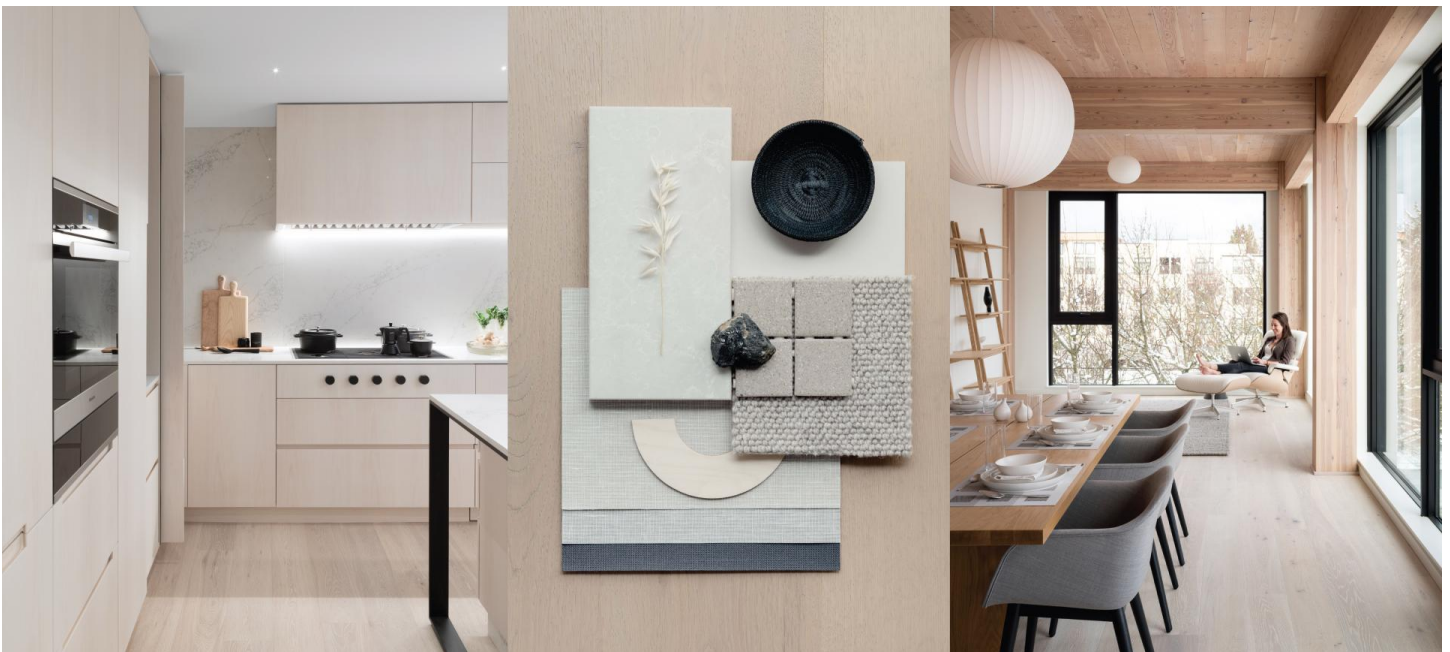

European Plank Collection

The assured sophistication of a European salon is captured in this, one of Kentwood's most popular collections. The wide, long planks add a sense of dimension and luxury and the low gloss finish lends an understated elegance. Effortless style, confidently displayed.

Wide, long planks boasting a generous 3mm veneer of premium quality sawn oak, brushed and stained in contemporary European fashion.

KENTWOOD™

kentwoodfloors.com

Brushed Oak Snohomish

Brushed Oak Bandon

Brushed Oak Kodiak