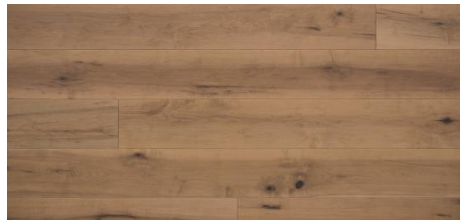

Premium hardwood species on a wide plank, long board platform are given added character with custom staining processes and alchemic treatments.

KENTWOOD™

[kentwoodfloors.com](http://kentwoodfloors.com)

Brushed Oak Angora

Brushed Oak Whisker

Brushed Oak Sedge

Brushed Oak Sparrow

Brushed North American Hard Maple Albatross

Brushed North American Hard Maple Egret

Brushed North American Hard Maple Heron

Brushed North American Hard Maple Wren

Brushed Oak Sage

Brushed North American Hard Maple Lemur

Brushed Oak Burrow

Brushed Oak Warbler

Brushed American Walnut Natural

Brushed North American Hard Maple Mandrill

Brushed Oak Antelope

KENTWOOD™