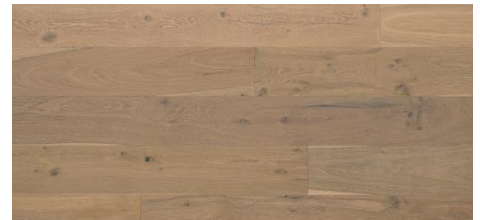

Premium hardwood species on a wide plank, long board platform are given added character with custom staining processes and alchemic treatments.

KENTWOOD™

[kentwoodfloors.com](http://kentwoodfloors.com)

Brushed Oak Angora

Brushed Oak Whisker

Brushed Oak Sedge

Brushed Oak Sparrow

Brushed North American Hard Maple Albatross

Brushed North American Hard Maple Egret

Brushed North American Hard Maple Heron

Brushed North American Hard Maple Wren

Brushed Oak Sage

Brushed North American Hard Maple Lemur

Brushed Oak Burrow

Brushed Oak Warbler

Brushed American Walnut Natural

Brushed North American Hard Maple Mandrill

Brushed Oak Antelope

KENTWOOD™