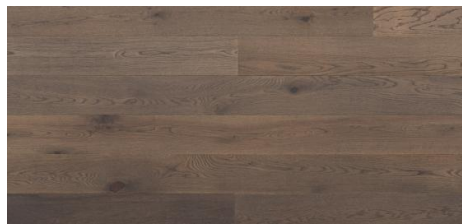

A mid-priced option with premium features including long boards and 3mm veneer of premium sawn oak.

KENTWOOD™

[kentwoodfloors.com](http://kentwoodfloors.com)

Brushed Oak Hazelmere

Brushed Oak Springfield

Brushed Oak Gravelle

Brushed Oak Tidewater

Brushed Oak Carlsborg

Brushed Oak Drayton Valley

Brushed Oak Brickerville

Brushed Oak Newcastle

Brushed Oak Pomona

KENTWOOD™

[kentwoodfloors.com](http://kentwoodfloors.com)