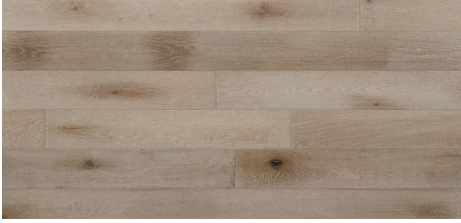

## Urban Collection

The Urban lifestyle is dynamic, spontaneous, and always accommodating. Kentwood offers a fresh new take on a classic uptown look: clean contemporary lines and crisp trending colors. A long plank look that's lifestyle-friendly and styled for economy, perfect for compact urban lifestyles.

A mid-priced option with premium features including long boards and 3mm veneer of premium sawn oak.

KENTWOOD™

[kentwoodfloors.com](http://kentwoodfloors.com)

Brushed Oak Hazelmere

Brushed Oak Springfield

Brushed Oak Gravelle

Brushed Oak Tidewater

Brushed Oak Carlsborg

Brushed Oak Drayton Valley

Brushed Oak Brickerville

Brushed Oak Newcastle

Brushed Oak Pomona

KENTWOOD™

[kentwoodfloors.com](http://kentwoodfloors.com)