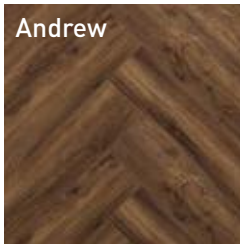

VIVID

Fashion-forward styling, designer colors, textures and finishes that feel like the real thing, in trendy herringbone and multi-width styles.

SPECIFICATIONS

Multi-Width

Plank size

Assorted widths:

3-3/4" / 5-3/4" / 7-1/2"
x 48" (Length)

96mm/145mm/194mm
x 1220mm (Length)

Thickness:

5/16" / 8mm
(includes built-in
underlay)

Wear layer:

20 mil

Surface:

Varies by style

Core type:

WPC

WARRANTY

Limited lifetime
residential

12 year light
commercial

Donna

SPECIFICATIONS

Herringbone

Plank size:

5 7/8" x 35"
148mm x 888mm

Thickness:

1/4" / 6.5mm
(includes built-in
underlay)

Wear layer:

12 mil

Surface:

Embossed

Core type:

WPC

WARRANTY

Limited lifetime
year residential

8 year limited light
commercial