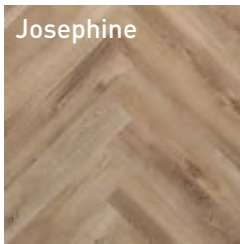

Brooklyn

Josephine