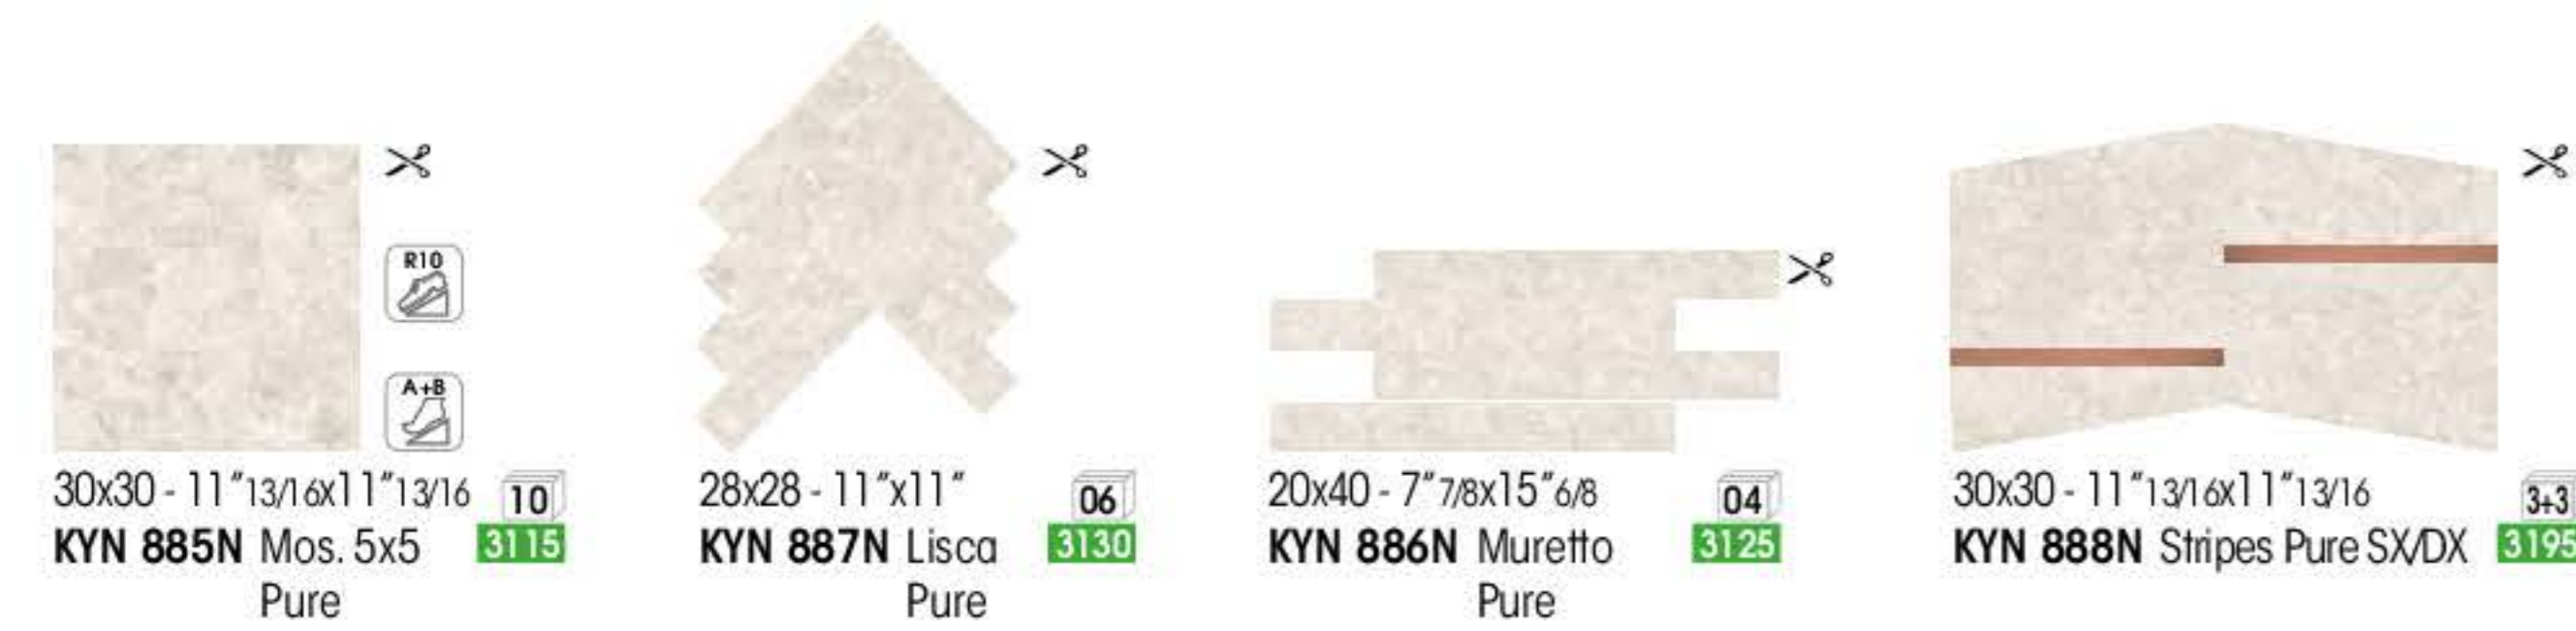

30x30 - 11"13/16x11"13/16
KYN 885N Mos. 5x5 Pure

28x28 - 11"x11"
KYN 887N Lisca Pure

20x40 - 7"7/8x15"6/8
KYN 886N Muretto Pure

30x30 - 11"13/16x11"13/16
KYN 888N Stripes Pure SX/DX

ROPE

Amazing size
NEW