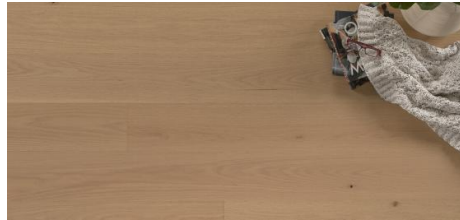

Kentwood Collection: Regency Collection

Our always-popular European Plank platform is elevated to high society with a blend of alchemy, artistry and avant-garde style. Premium grade hardwoods, alchemic staining and surface sculpting are just some of the features presented in this stunning collection. For serious collectors only.

Wide, long planks and 3mm veneer of premium quality sawn oak, with custom surface treatments including metallic finishes, sculpting, smoking and alchemic staining.

KENTWOOD™

kentwoodfloors.com

Brushed Oak Sanderson