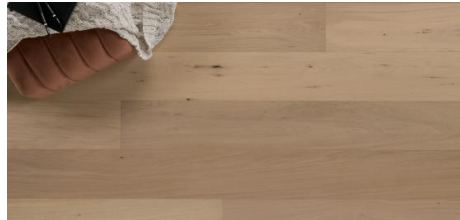

Abode by Kentwood: Tempo Collection

Achieve a luxurious and generous 7½" wide-plank effect at a very affordable price with Tempo. This rustic-grade hardwood in oak, and hickory features brushed veneer, lively grain patterns and rich color variations. Some designs from the collection include additional touches, such as filled knots and custom stain treatments.

KENTWOOD™

kentwoodfloors.com

Brushed Oak 'Natural'

Brushed Oak Anise

Brushed Oak Clove

Brushed Oak Patchouli

Brushed Oak Vetiver

Brushed Oak 'Axe Blade'