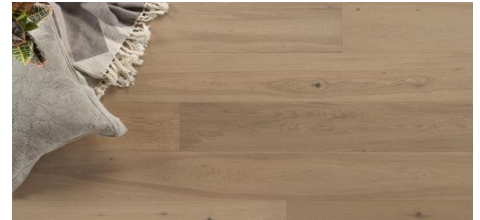

Abode by Kentwood: Tempo Collection

Achieve a luxurious and generous 7½" wide-plank effect at a very affordable price with Tempo. This rustic-grade hardwood in oak, and hickory features brushed veneer, lively grain patterns and rich color variations. Some designs from the collection include additional touches, such as filled knots and custom stain treatments.

KENTWOOD™

kentwoodfloors.com

Brushed Oak 'Natural'

Brushed Oak Anise

Brushed Oak Clove

Brushed Oak Patchouli

Brushed Oak Vetiver

Brushed Oak 'Axe Blade'