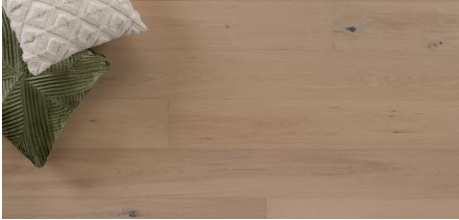

Abode by Kentwood: Tempo Collection

Achieve a luxurious and generous 7½" wide-plank effect at a very affordable price with Tempo. This rustic-grade hardwood in oak, and hickory features brushed veneer, lively grain patterns and rich color variations. Some designs from the collection include additional touches, such as filled knots and custom stain treatments.

KENTWOOD™

kentwoodfloors.com

Brushed Oak 'Natural'

Brushed Oak Anise

Brushed Oak Clove

Brushed Oak Patchouli

Brushed Oak Vetiver

Brushed Oak 'Axe Blade'