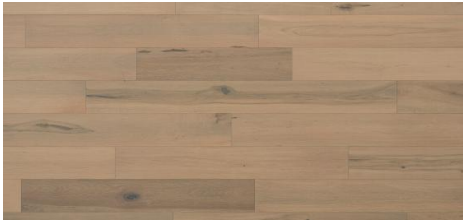

Abode by Kentwood: Weathered Collection

A mid-width, mid-length engineered hardwood flooring that is a stylish yet cost-effective choice. A brushed surface texture adds elegance and interest to Weathered's 5" wide planks. Additional designer touches featured on select designs include French bleeds and filled knots and cracks.

KENTWOOD™

kentwoodfloors.com

Brushed Maple 'Oil Lamp'

Brushed Oak 'Fog Horn'

Brushed Maple 'Raft'

Brushed Maple 'Hammock'

KENTWOOD™

kentwoodfloors.com