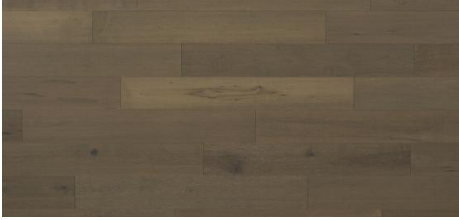

Abode by Kentwood: Weathered Collection

A mid-width, mid-length engineered hardwood flooring that is a stylish yet cost-effective choice. A brushed surface texture adds elegance and interest to Weathered's 5" wide planks. Additional designer touches featured on select designs include French bleeds and filled knots and cracks.

KENTWOOD™

kentwoodfloors.com

Brushed Maple 'Oil Lamp'

Brushed Oak 'Fog Horn'

Brushed Maple 'Raft'

Brushed Maple 'Hammock'

KENTWOOD™

kentwoodfloors.com