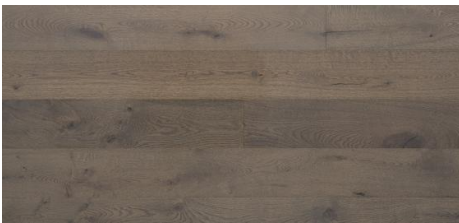

Kentwood Collection: European Plank Collection

The assured sophistication of a European salon is captured in this, one of Kentwood's most popular collections. The wide, long planks add a sense of dimension and luxury and the low gloss finish lends an understated elegance. Effortless style, confidently displayed.

Wide, long planks boasting a generous 3mm veneer of premium quality sawn oak, brushed and stained in contemporary European fashion.

KENTWOOD™

kentwoodfloors.com

Brushed Oak Glacier Lake

Brushed Oak Natural Country

Brushed Oak Lotus

Brushed Oak Bandon

Brushed Oak Crowsnest Pass

Brushed Oak Kodiak

Brushed Oak Kalispell

Brushed Oak Longview

KENTWOOD™

kentwoodfloors.com