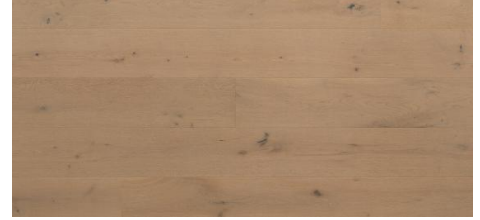

Kentwood Collection: European Plank Collection

The assured sophistication of a European salon is captured in this, one of Kentwood's most popular collections. The wide, long planks add a sense of dimension and luxury and the low gloss finish lends an understated elegance. Effortless style, confidently displayed.

Wide, long planks boasting a generous 3mm veneer of premium quality sawn oak, brushed and stained in contemporary European fashion.

KENTWOOD™

kentwoodfloors.com

Brushed Oak Glacier Lake

Brushed Oak Natural Country

Brushed Oak Lotus

Brushed Oak Bandon

Brushed Oak Crowsnest Pass

Brushed Oak Kodiak

Brushed Oak Kalispell

Brushed Oak Longview

KENTWOOD™

kentwoodfloors.com