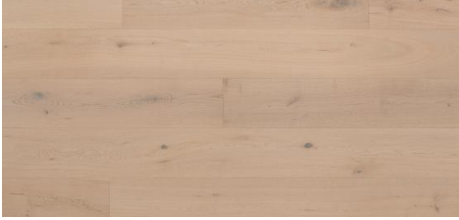

Kentwood Collection: European Plank Collection

The assured sophistication of a European salon is captured in this, one of Kentwood's most popular collections. The wide, long planks add a sense of dimension and luxury and the low gloss finish lends an understated elegance. Effortless style, confidently displayed.

Wide, long planks boasting a generous 3mm veneer of premium quality sawn oak, brushed and stained in contemporary European fashion.

KENTWOOD™

kentwoodfloors.com

Brushed Oak Glacier Lake

Brushed Oak Natural Country

Brushed Oak Lotus

Brushed Oak Bandon

Brushed Oak Crowsnest Pass

Brushed Oak Kodiak

Brushed Oak Kalispell

Brushed Oak Longview

KENTWOOD™

kentwoodfloors.com