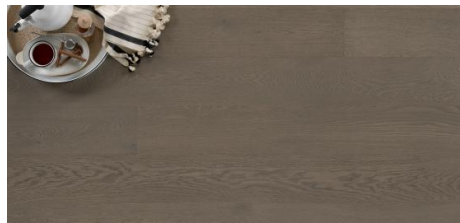

Kentwood Collection: European Plank Collection

The assured sophistication of a European salon is captured in this, one of Kentwood's most popular collections. The wide, long planks add a sense of dimension and luxury and the low gloss finish lends an understated elegance. Effortless style, confidently displayed.

Wide, long planks boasting a generous 3mm veneer of premium quality sawn oak, brushed and stained in contemporary European fashion.

KENTWOOD™

kentwoodfloors.com

Brushed Oak Glacier Lake

Brushed Oak Natural Country

Brushed Oak Lotus

Brushed Oak Bandon

Brushed Oak Crowsnest Pass

Brushed Oak Kodiak

Brushed Oak Kalispell

Brushed Oak Longview

KENTWOOD™

kentwoodfloors.com