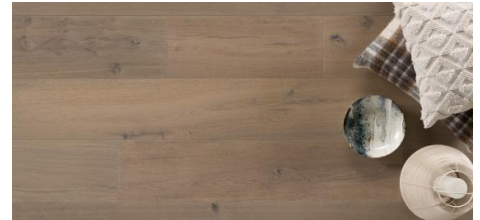

Kentwood Collection: Landmark North Collection

Landmark North captures the colors and tones of rugged peaks, scenic valleys, and winding trails. The grand 9½” wide planks, the widest of all our Kentwood collections, display the natural beauty and tones of oak to create a floor that stands the test of time.

KENTWOOD™

kentwoodfloors.com

Brushed Oak Fenland

Brushed Oak Via Ferrata

Brushed Oak Ink Pots

Brushed Oak Parker Ridge

KENTWOOD™

kentwoodfloors.com