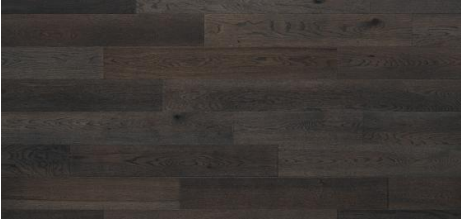

## Abode by Kentwood: Tundra Collection

A study in simplicity. Clean and contemporary, a celebration of the natural beauty of unadorned wood. Essential style, pure elegance, dramatic effect.

A medium width board in assorted lengths and classic species selection. An excellent entry level hardwood option.

**KENTWOOD™**

[kentwoodfloors.com](http://kentwoodfloors.com)

Brushed Maple Garnet

Brushed Oak Natural Manor

Brushed Oak Cirrus

Brushed Oak Ibis

Brushed Oak Dolphin

Brushed Oak Otter