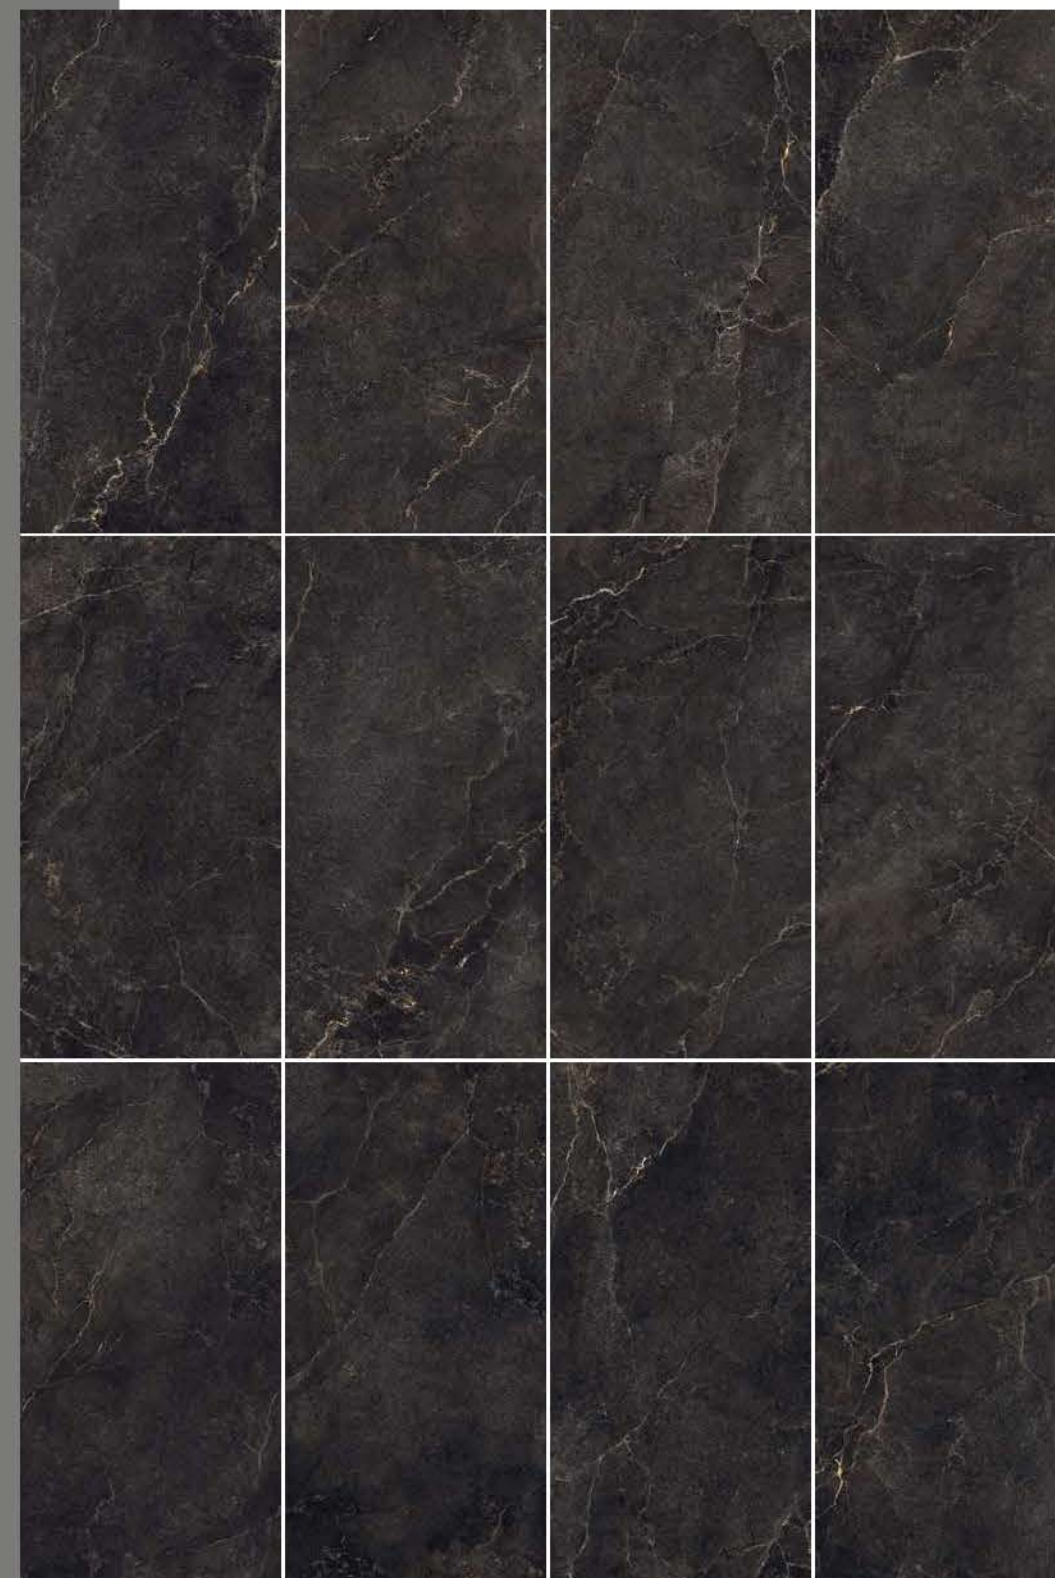

6 mm

120x280
48"x110"

dark

8,8 mm

60x120
24"x48"

Formati & Sviluppo grafico

Pattern by size / Développement graphique / Grafischer Entwurf

6 mm

120x280_48"x110"
4 pattern

120x120_48"x48"
8 pattern

8,8 mm

100x100_40"x40"
12 pattern

60x120_24"x48"
12 pattern

60x60_24"x24"
24 pattern

30x60_12"x24"
48 pattern